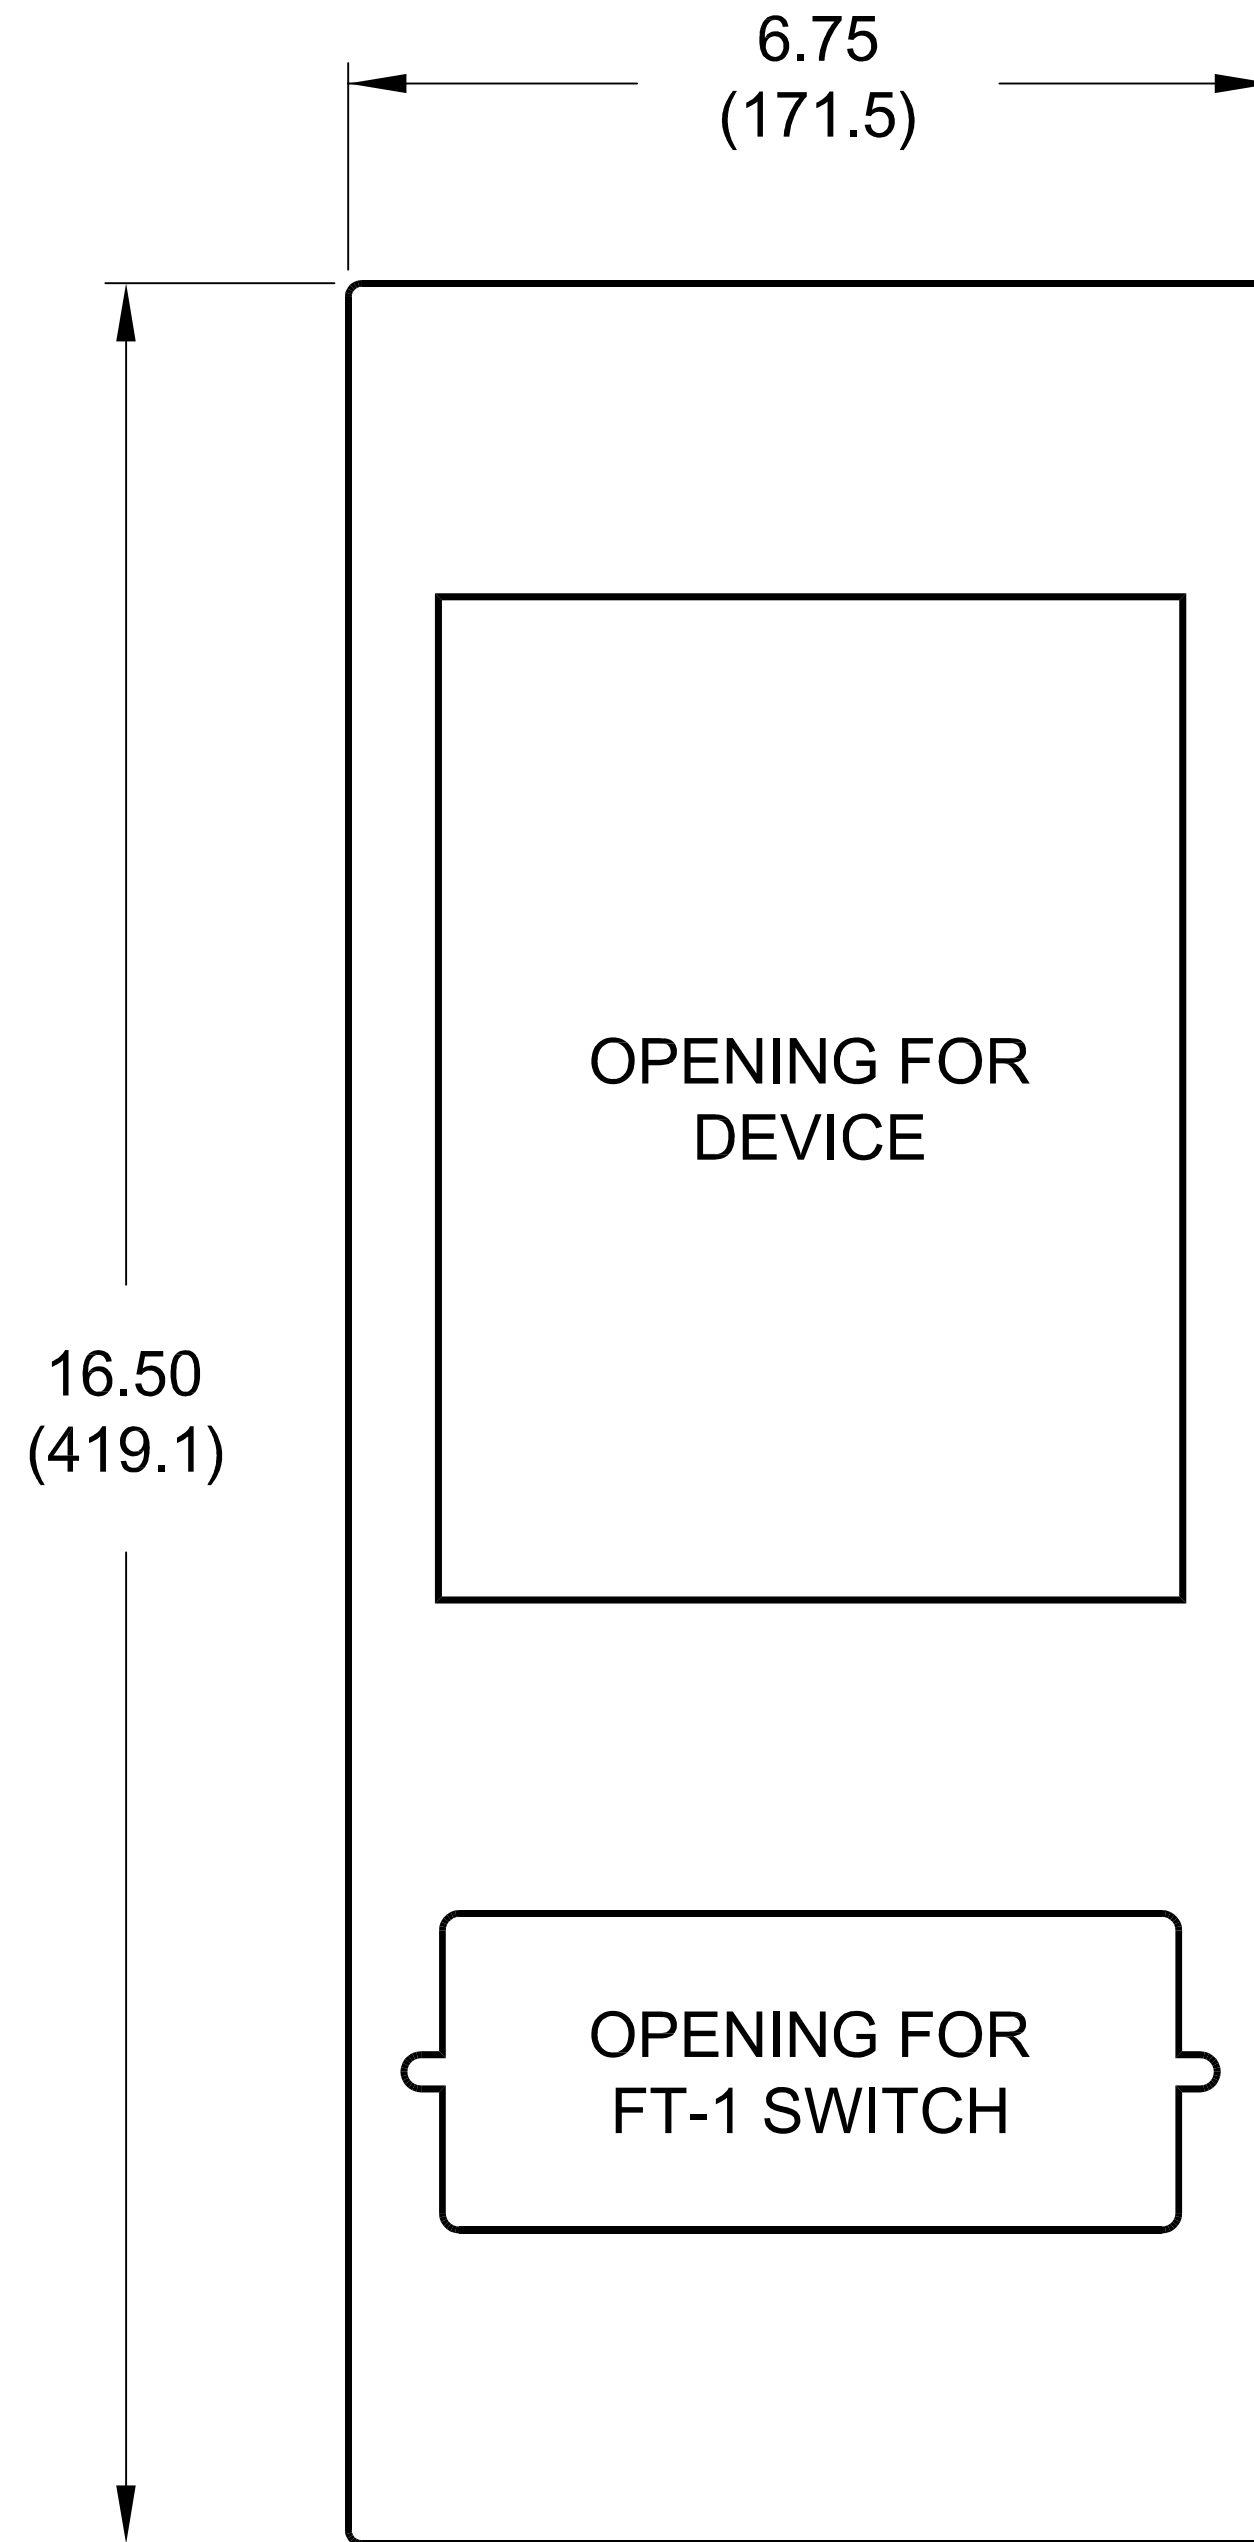

915900140

PANEL THICKNESS: 0.10 (2.54)

LEGEND

i9167a