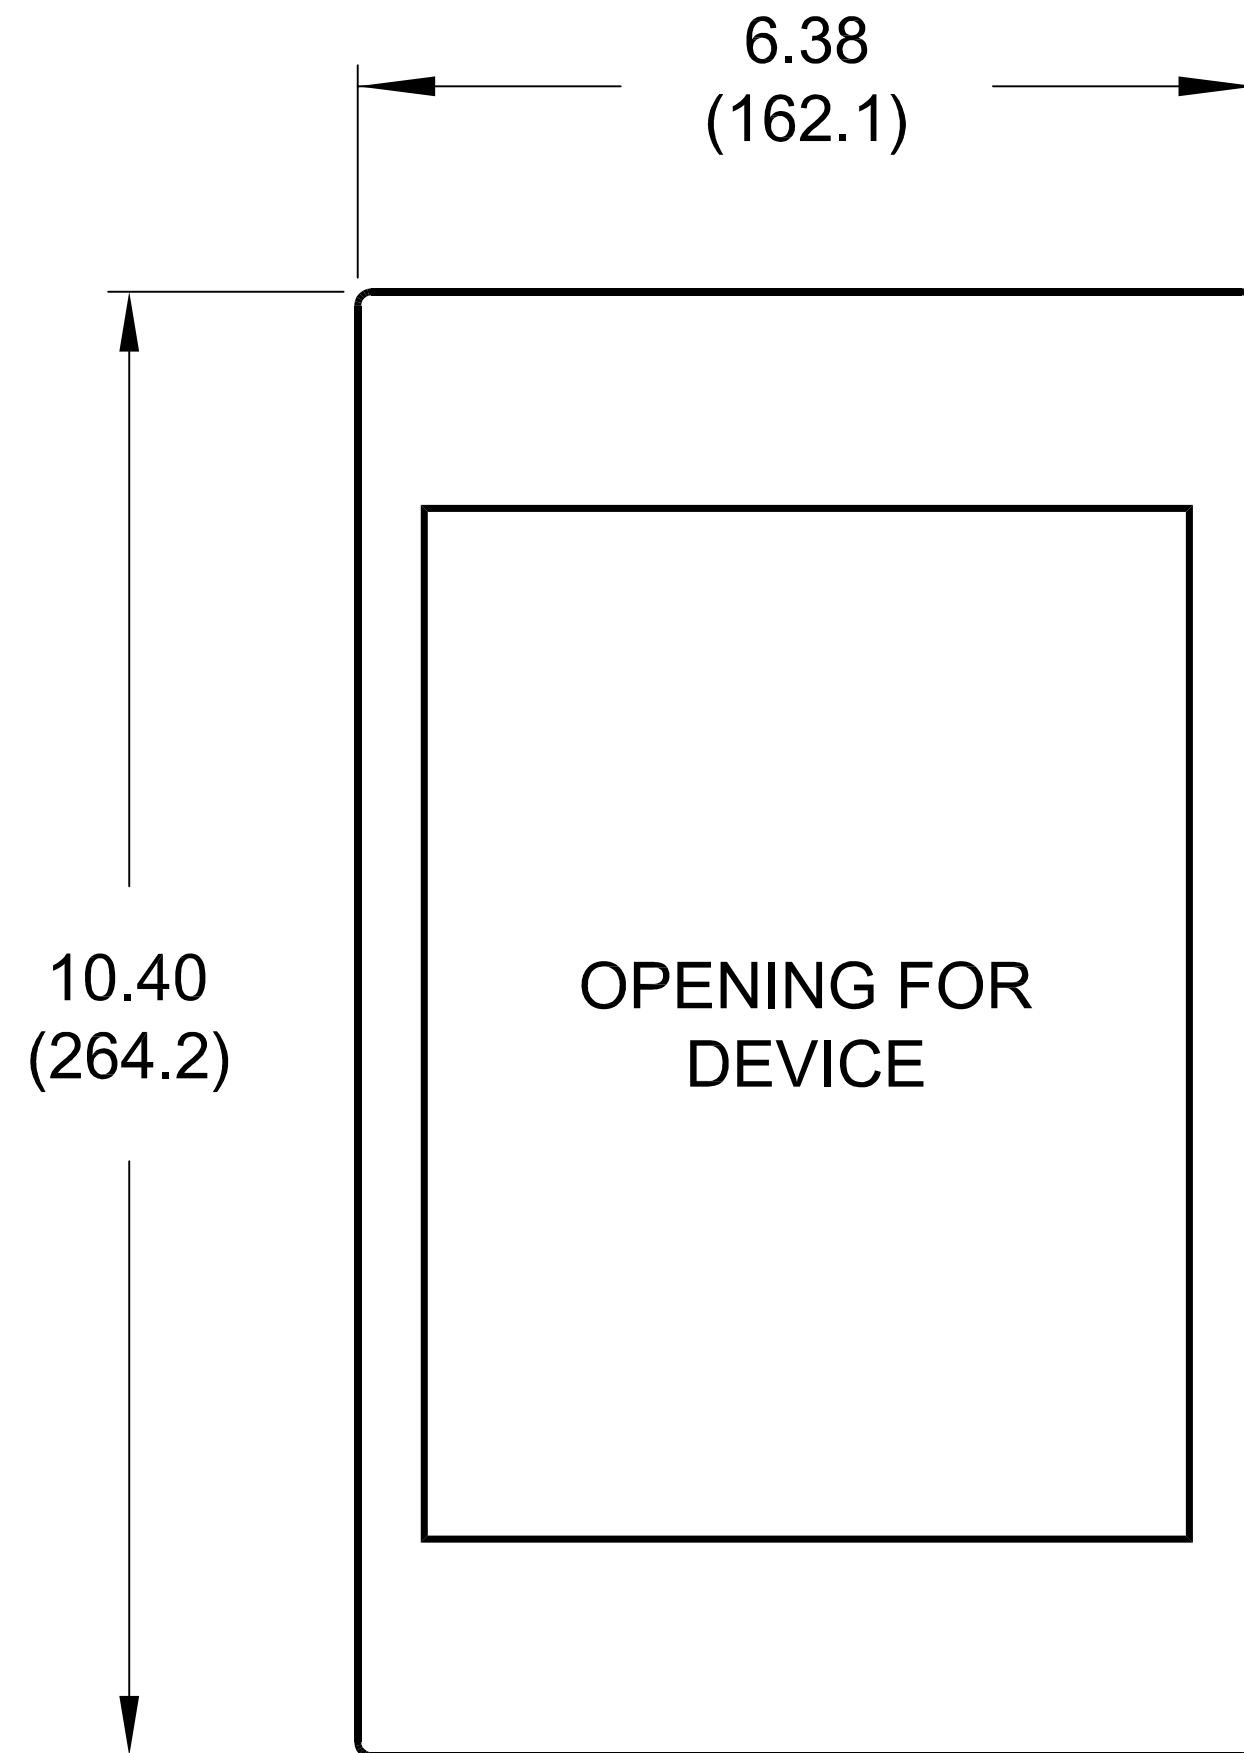

915900077

PANEL THICKNESS: 0.10 (2.54)

LEGEND

i9126a