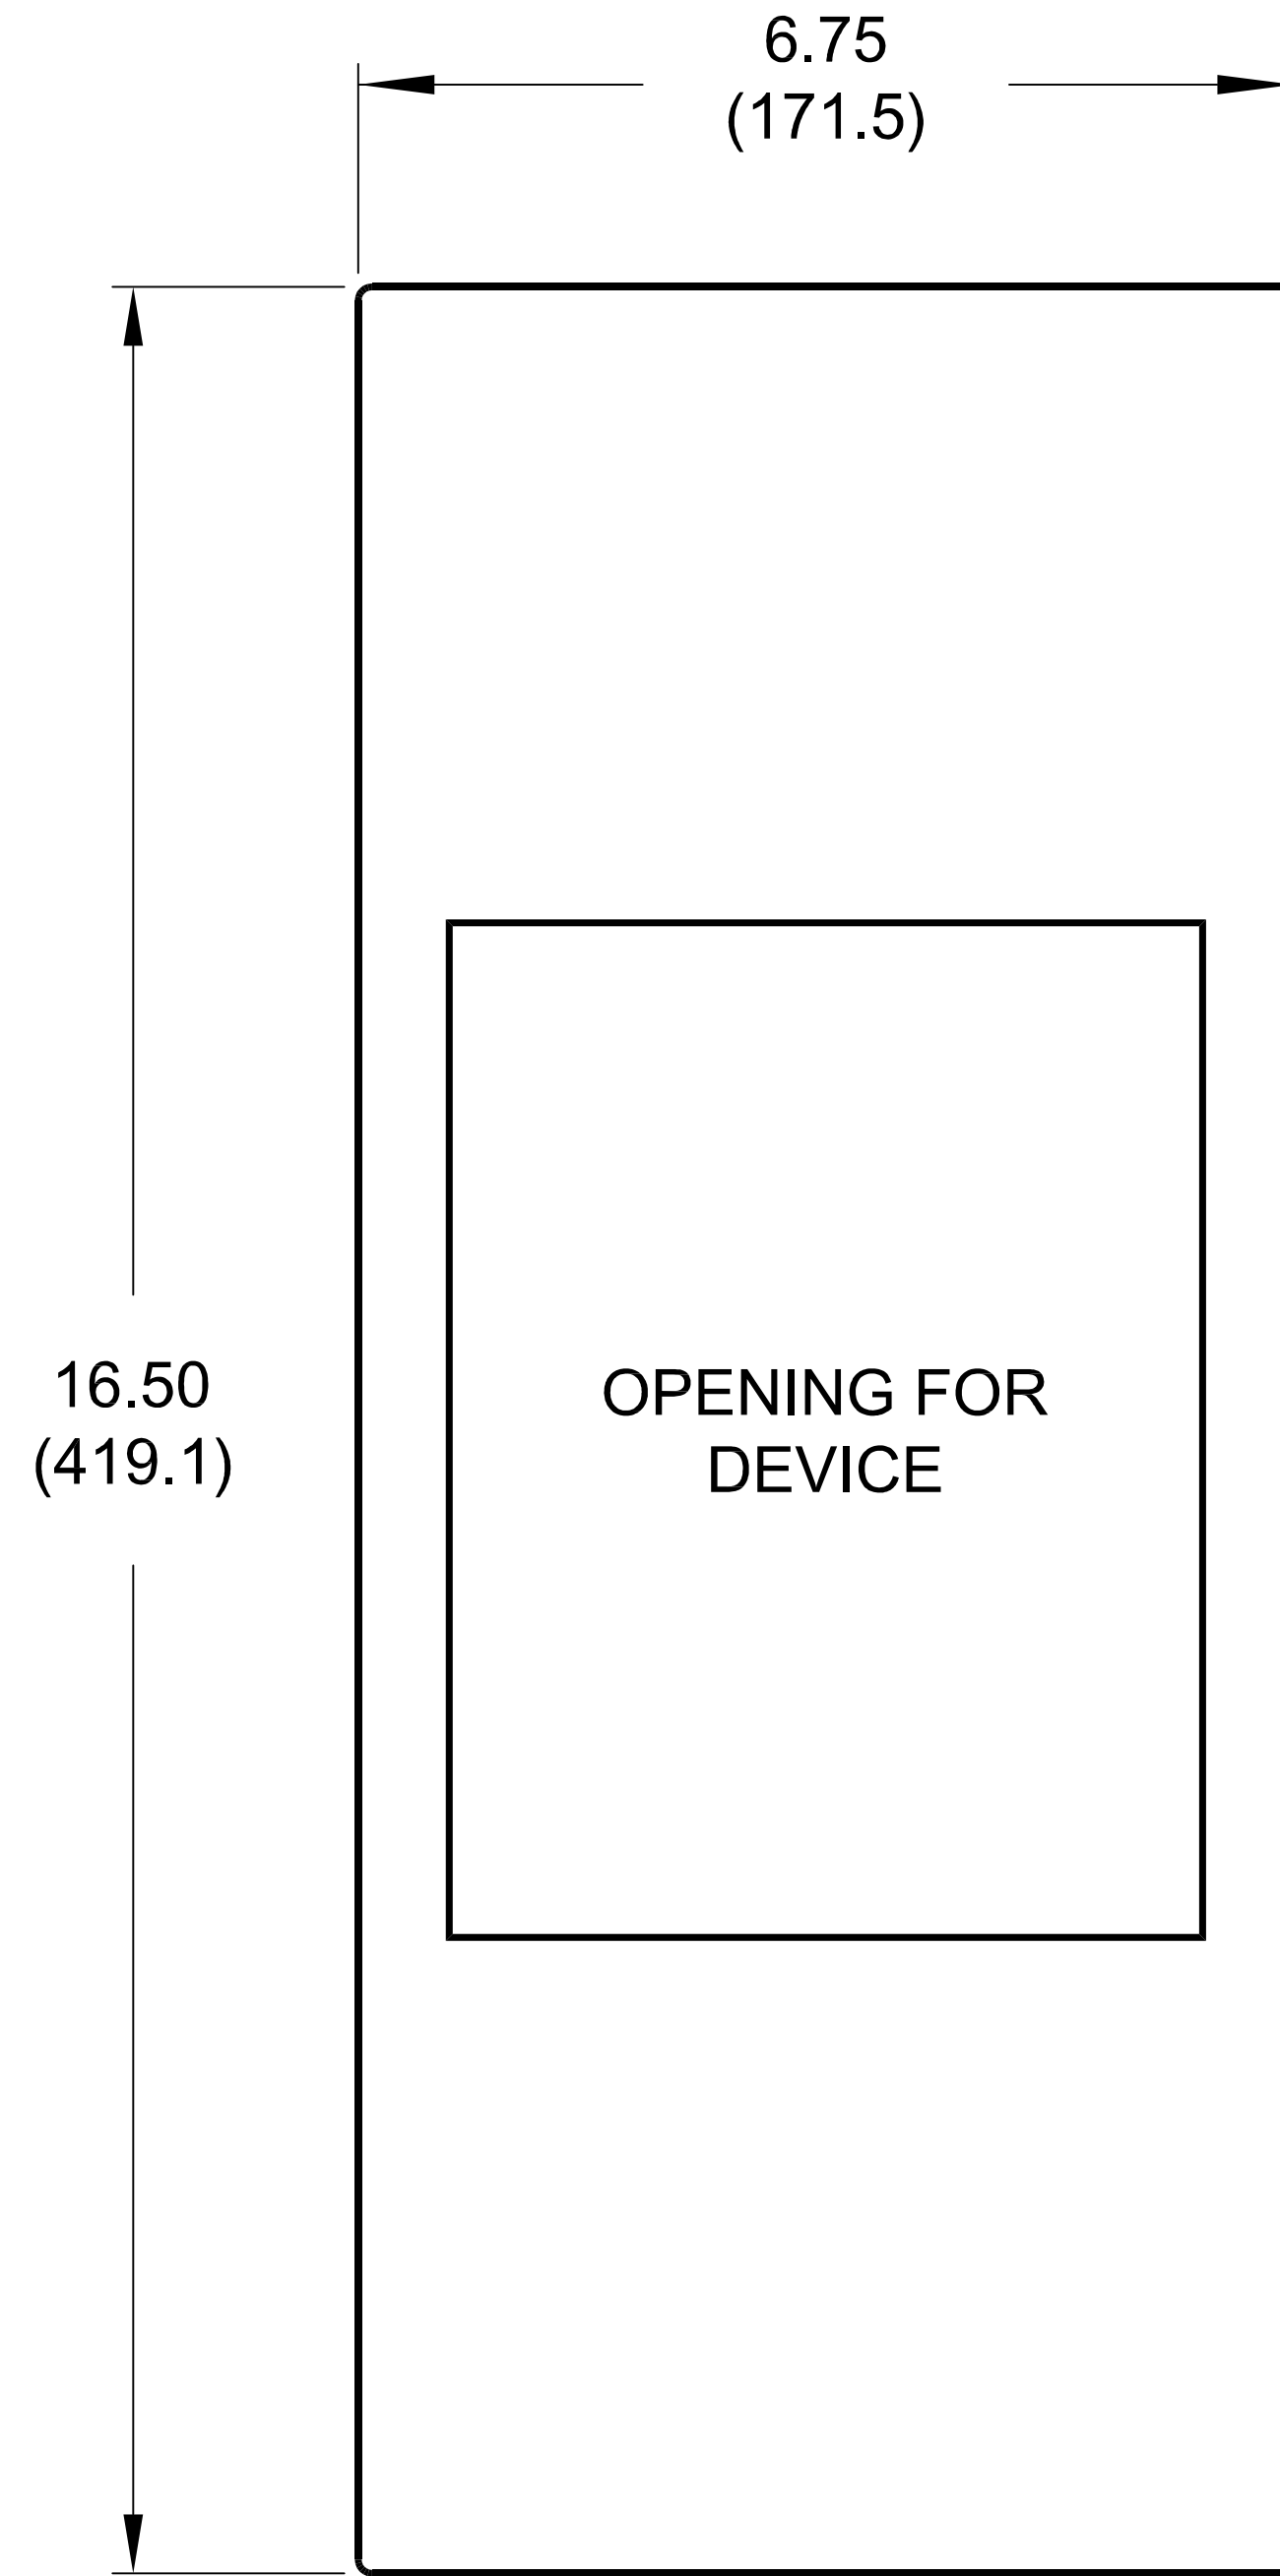

915900076

PANEL THICKNESS: 0.10 (2.54)

LEGEND