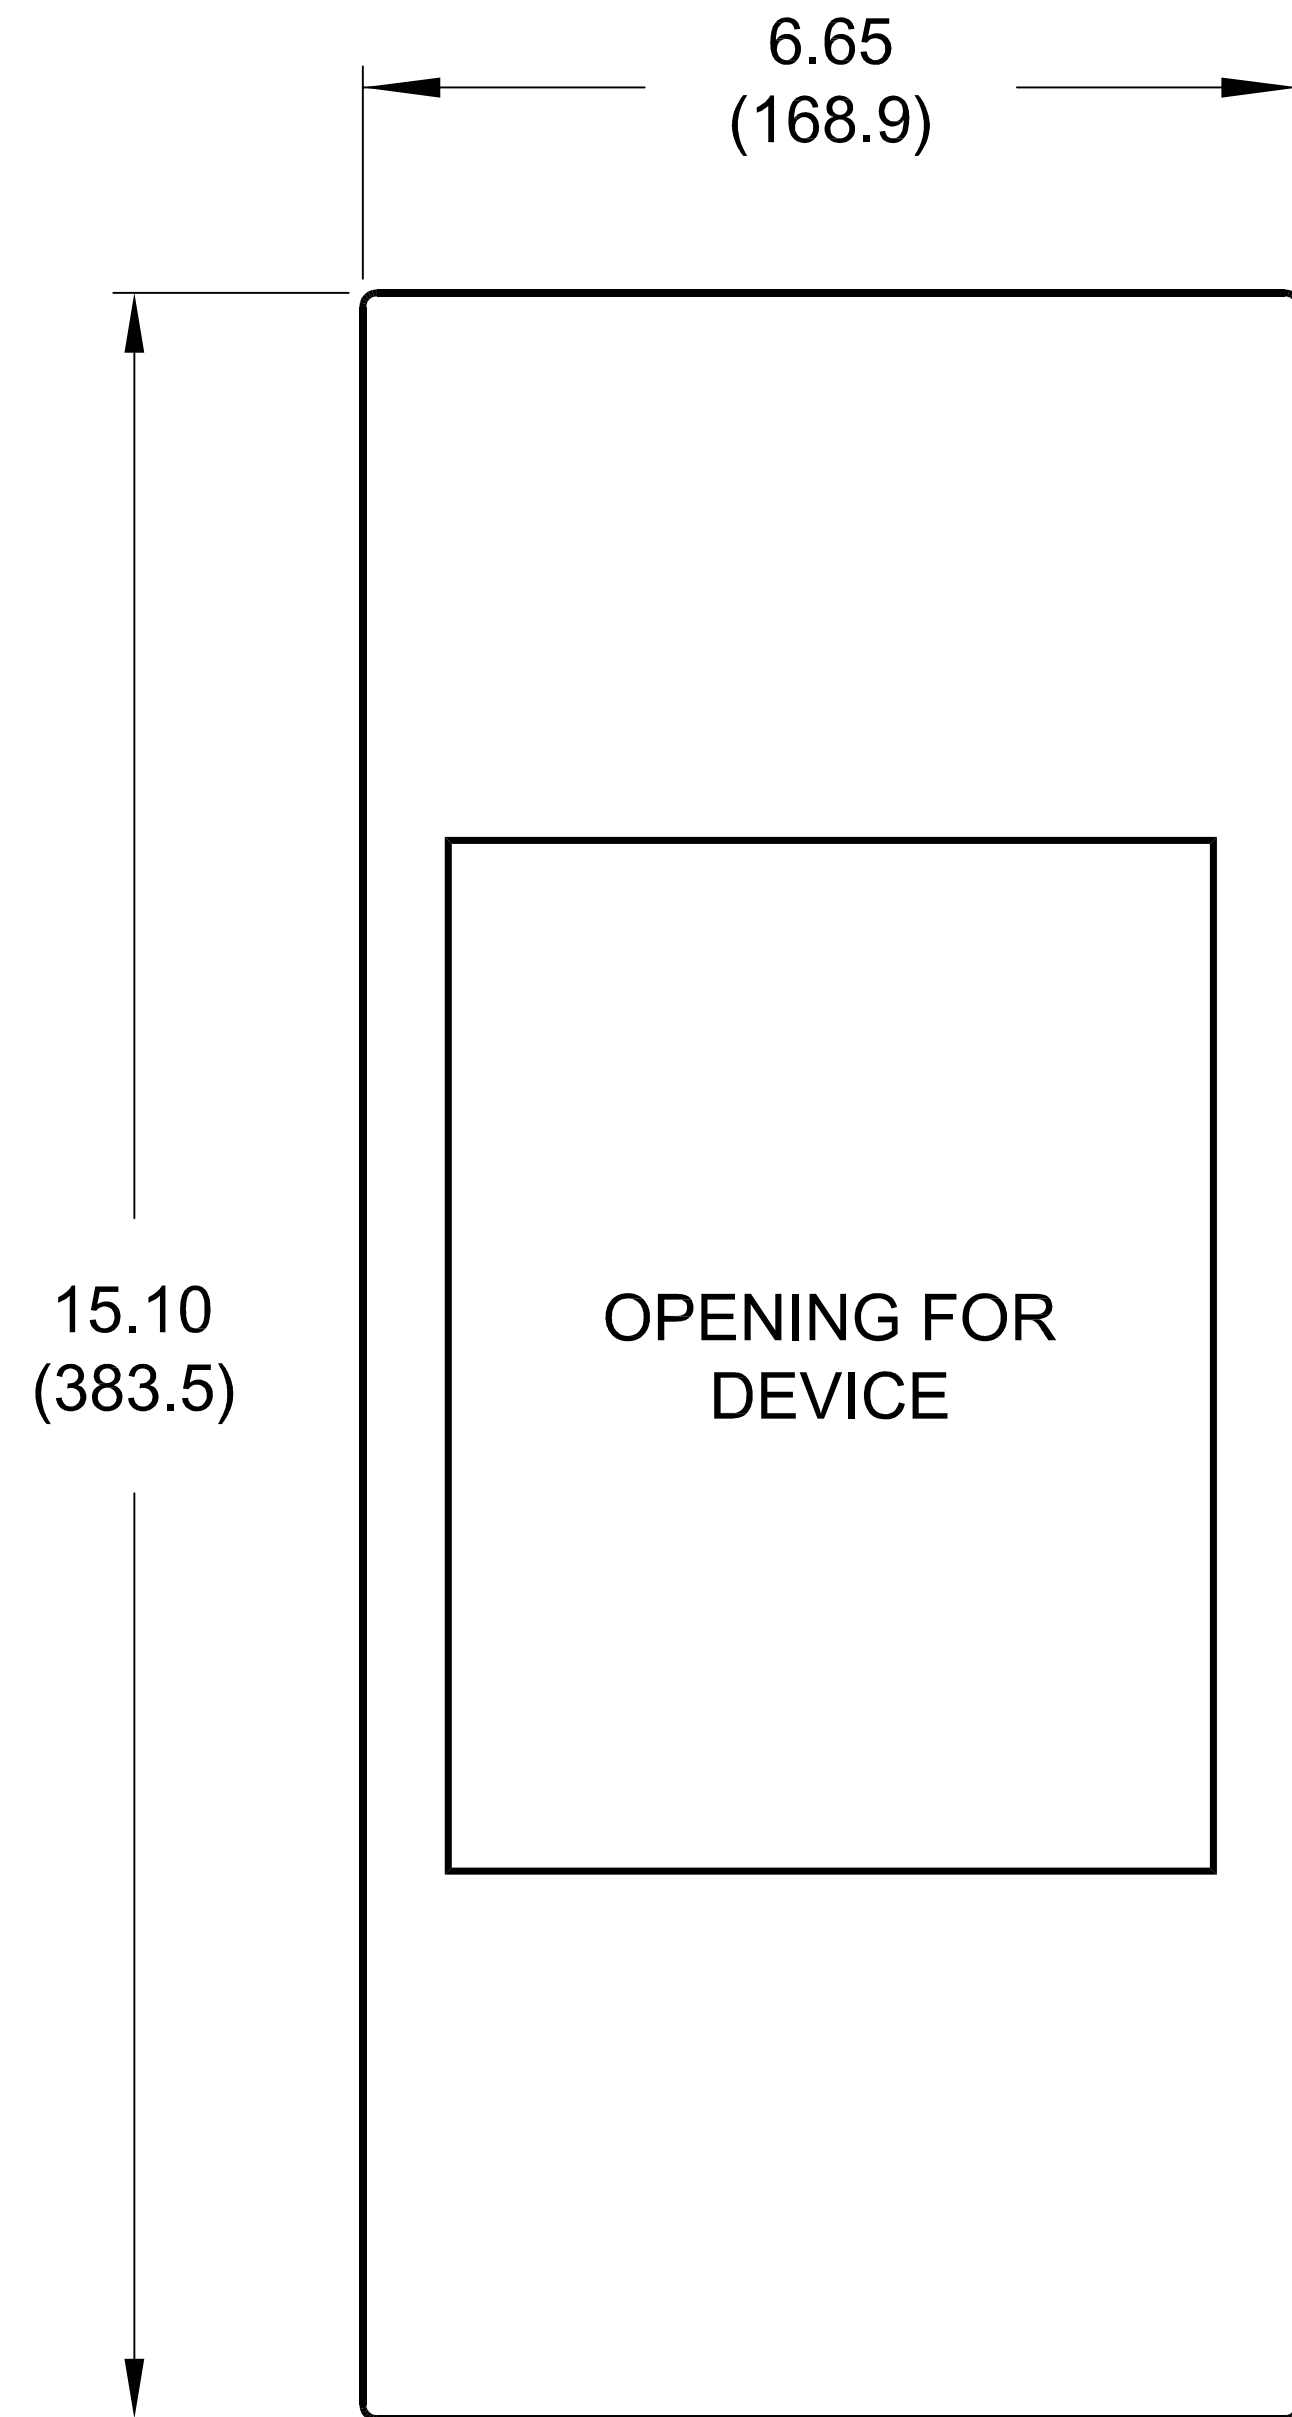

915900075

PANEL THICKNESS: 0.10 (2.54)

LEGEND