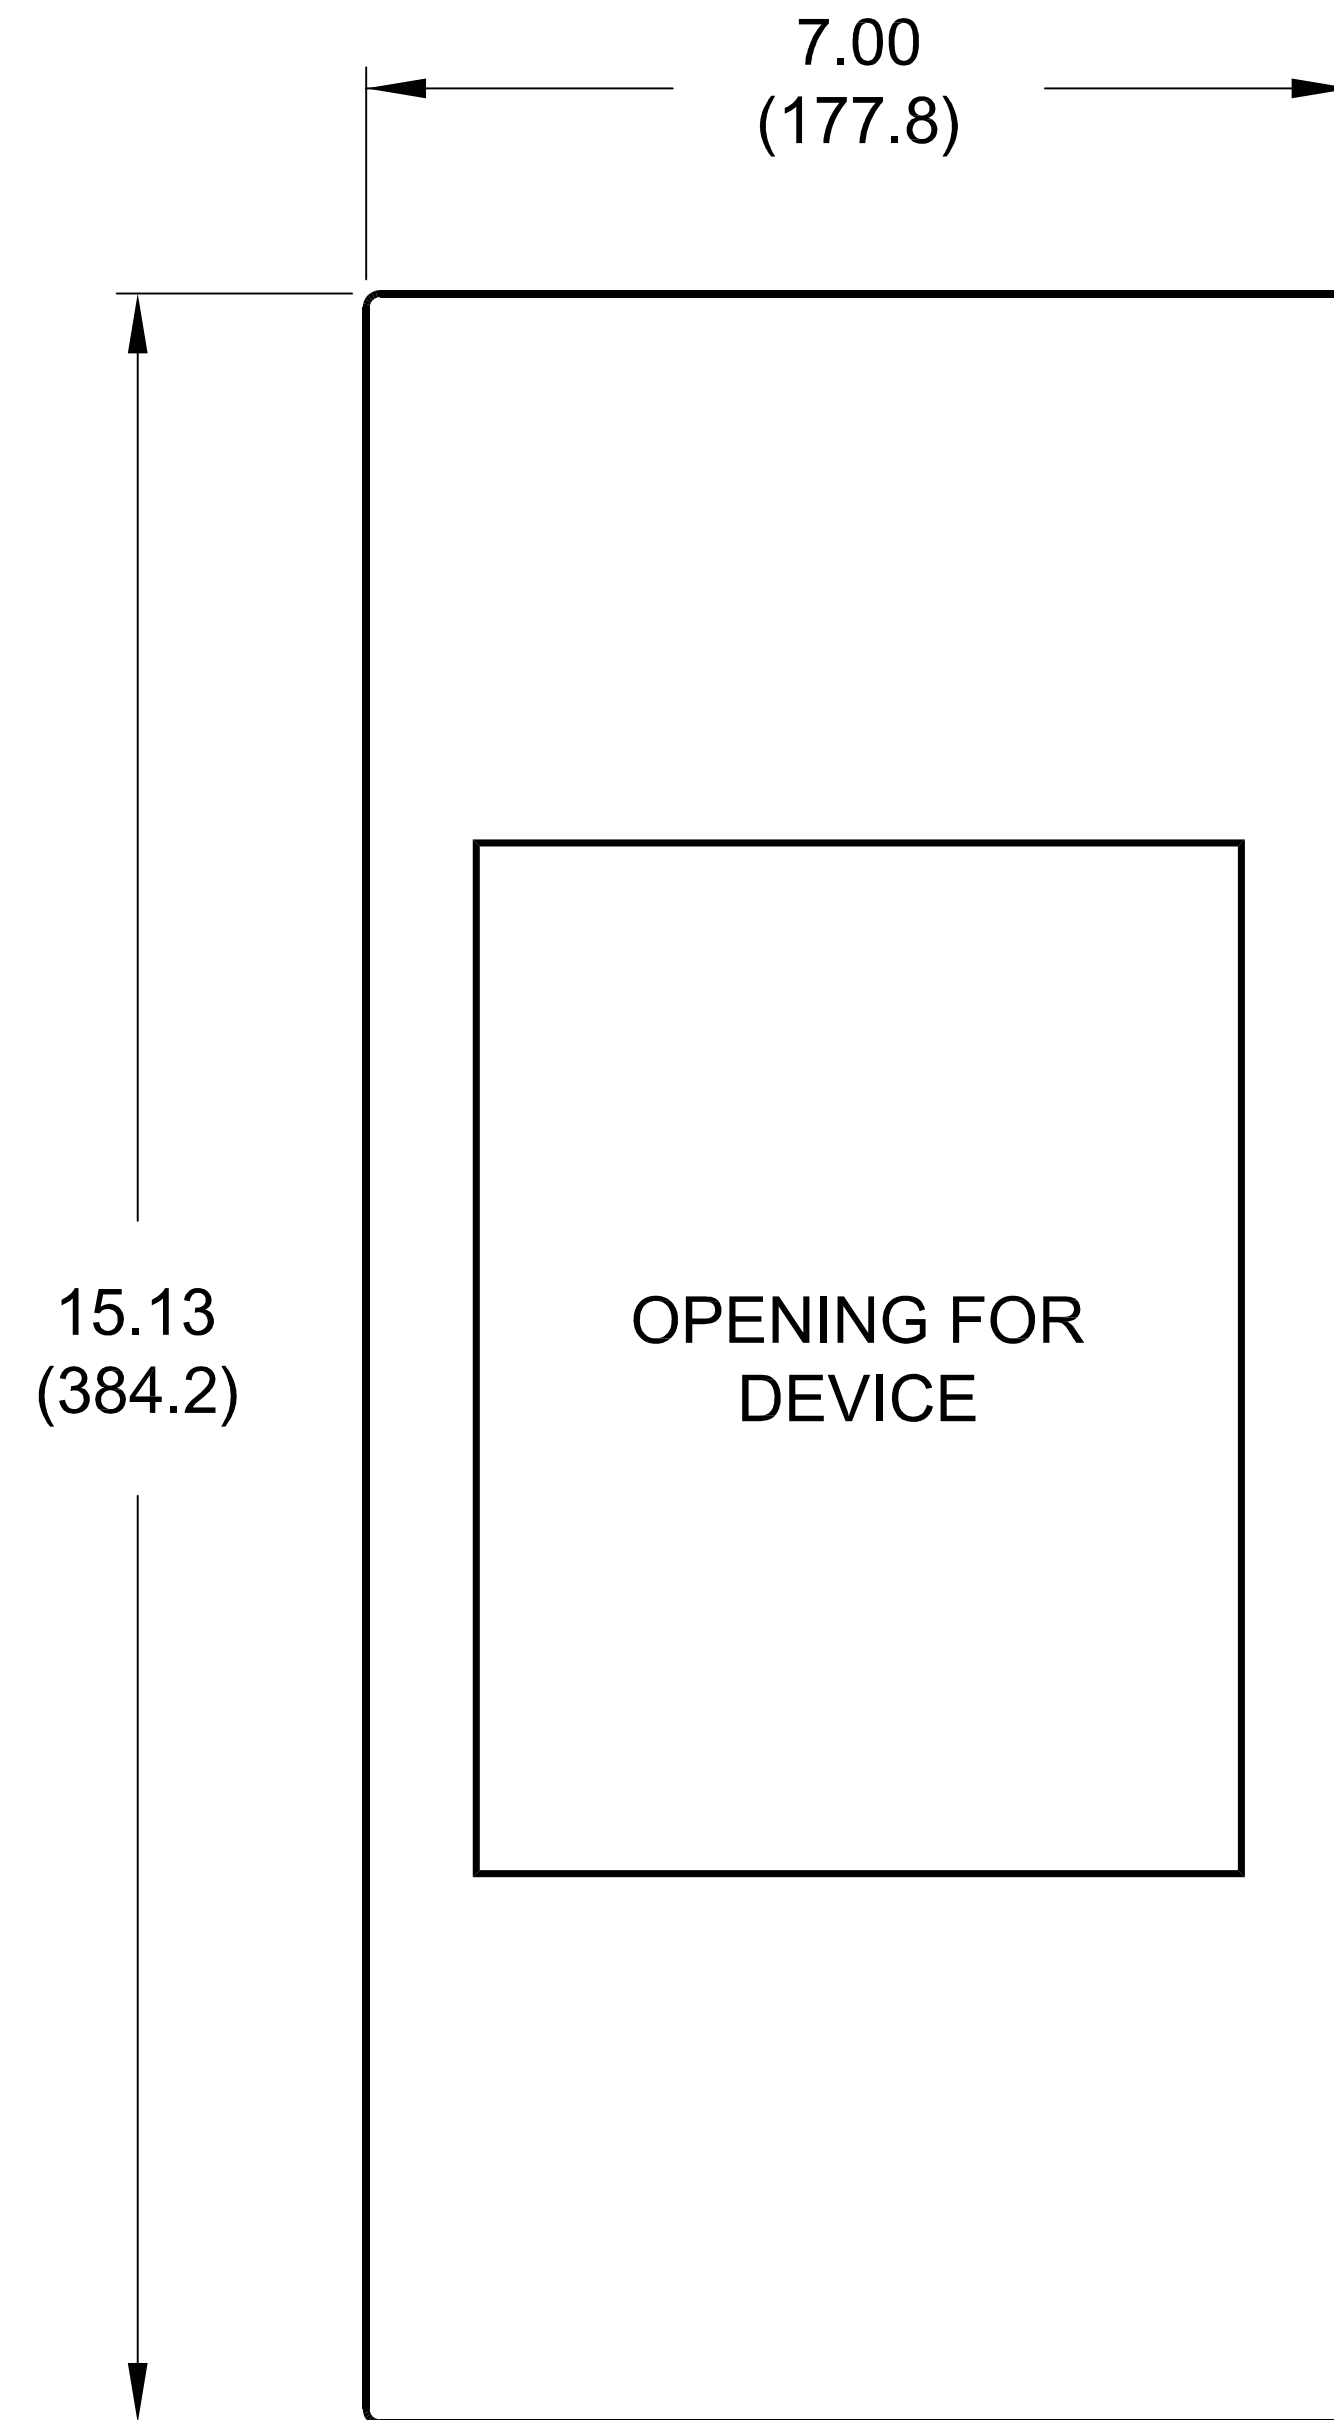

915900069

PANEL THICKNESS: 0.10 (2.54)

LEGEND