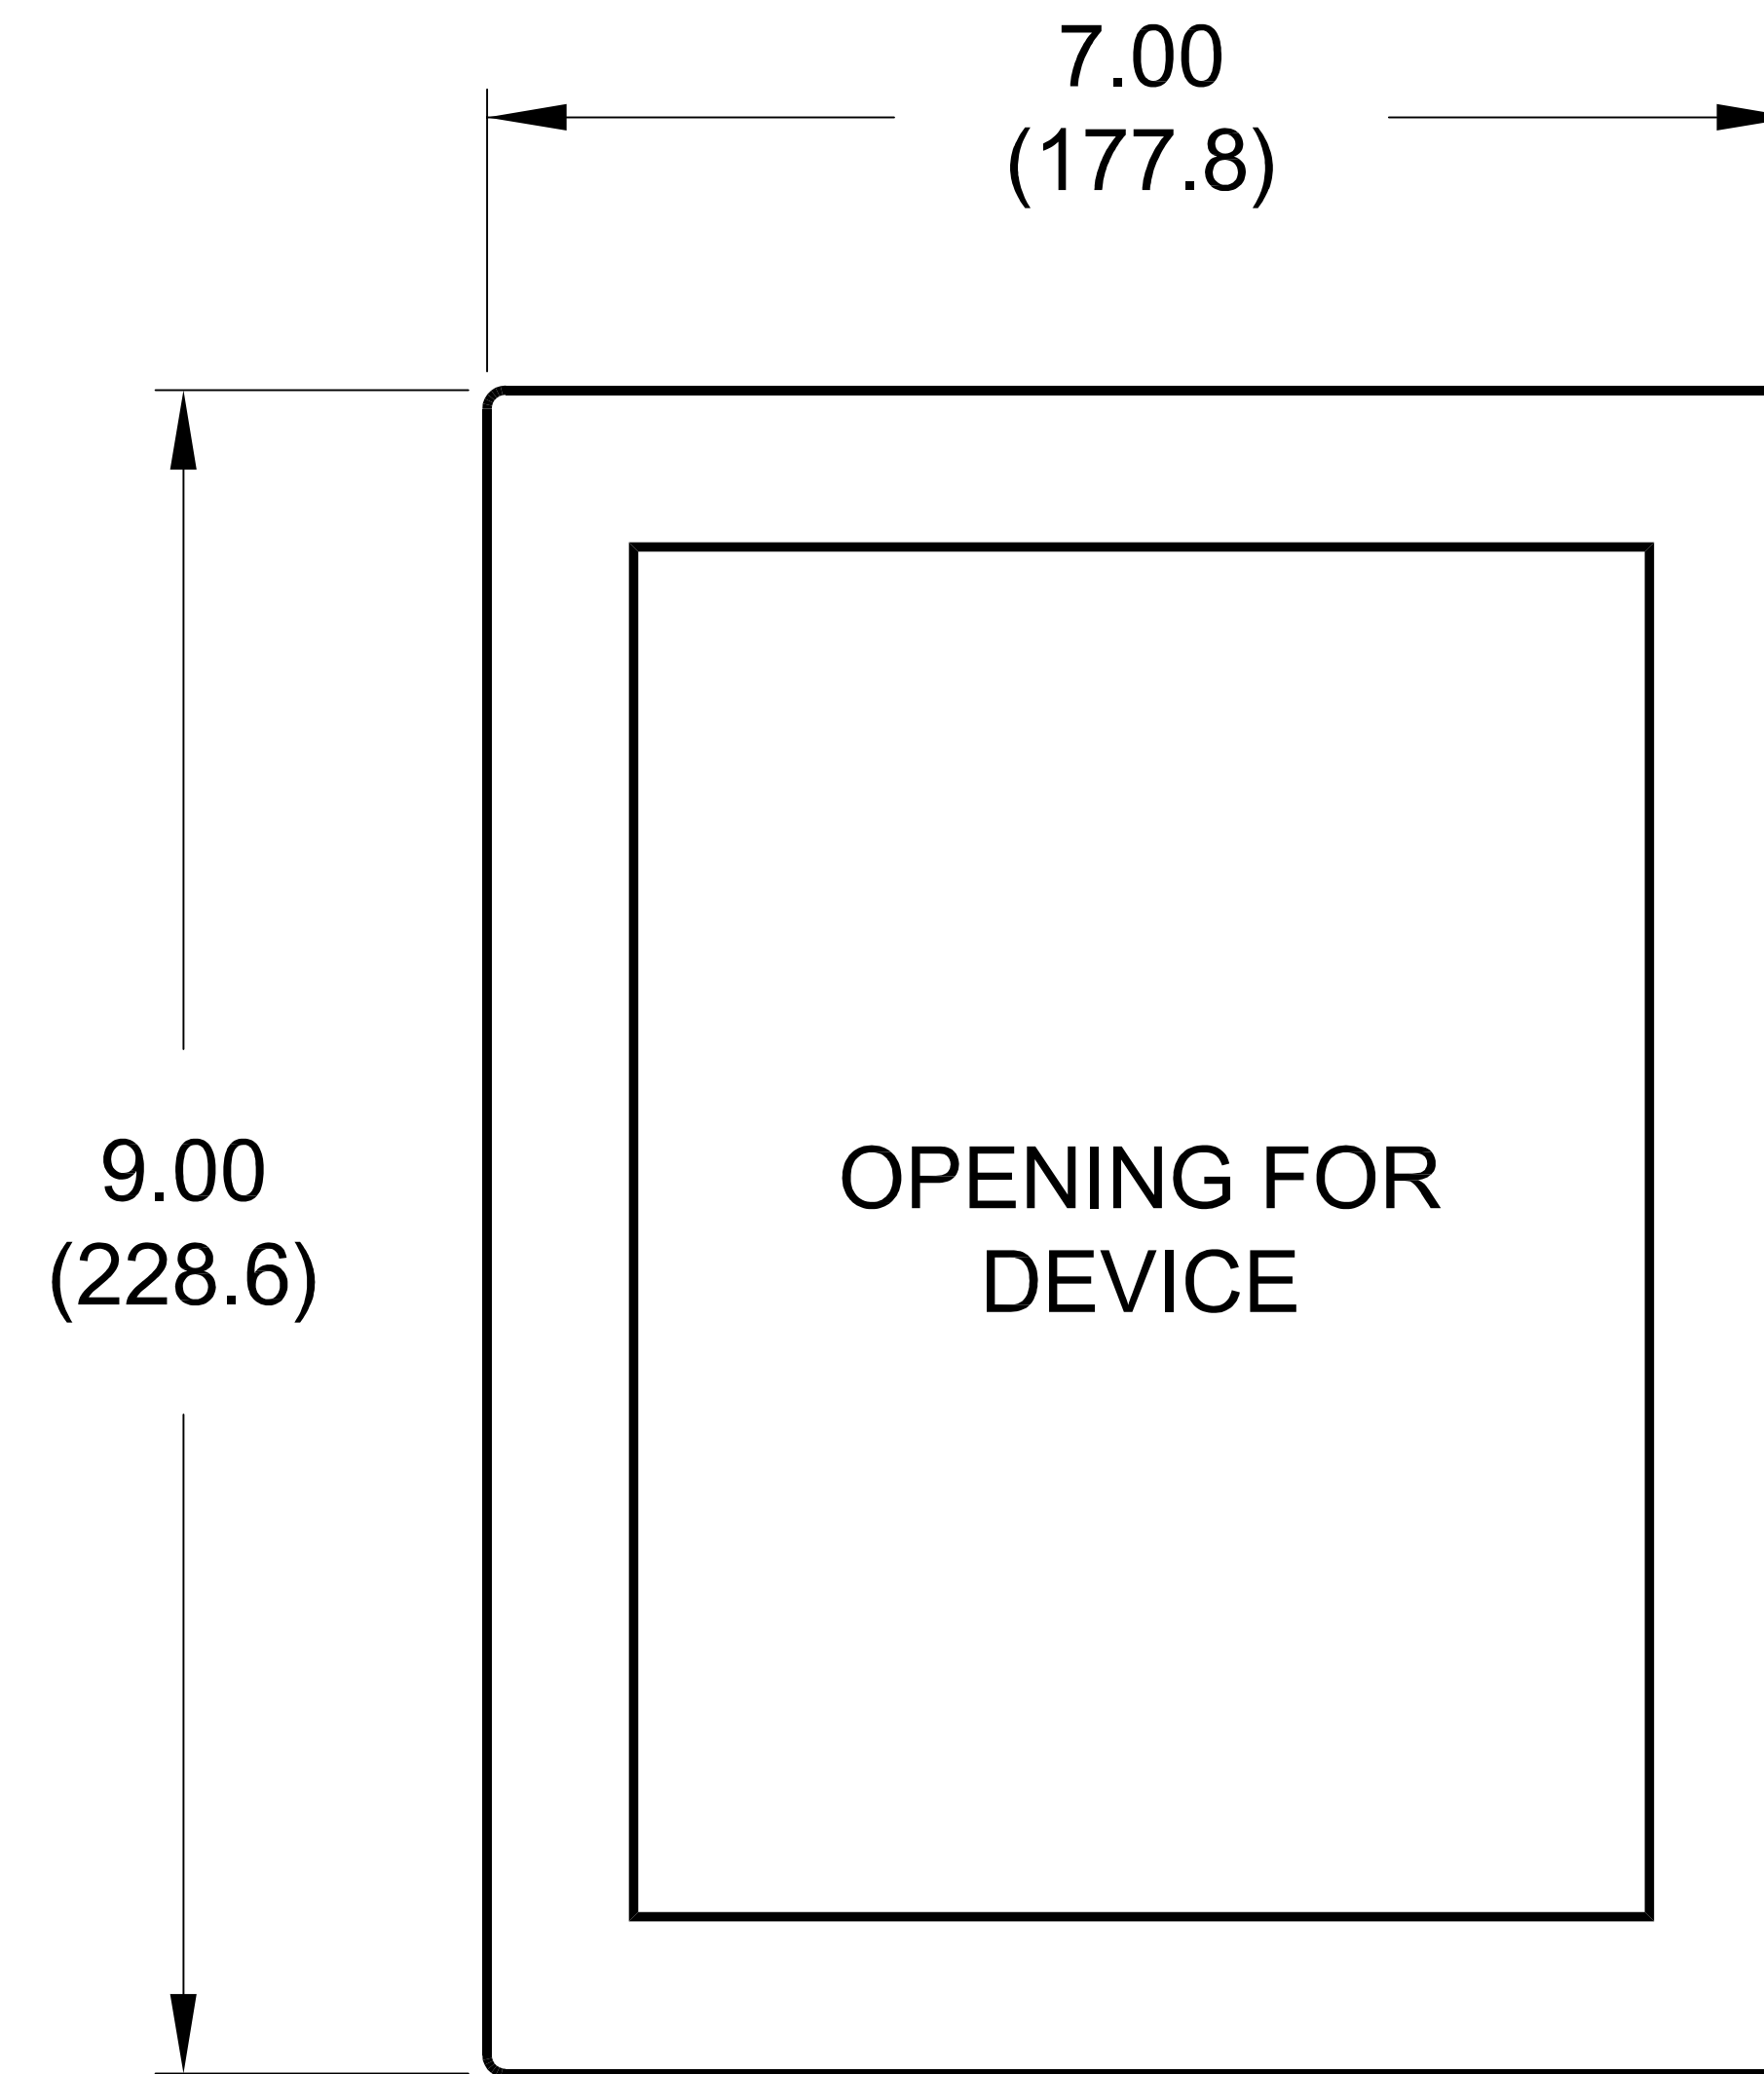

915900058

PANEL THICKNESS: 0.06 (1.5)

LEGEND

i9099a